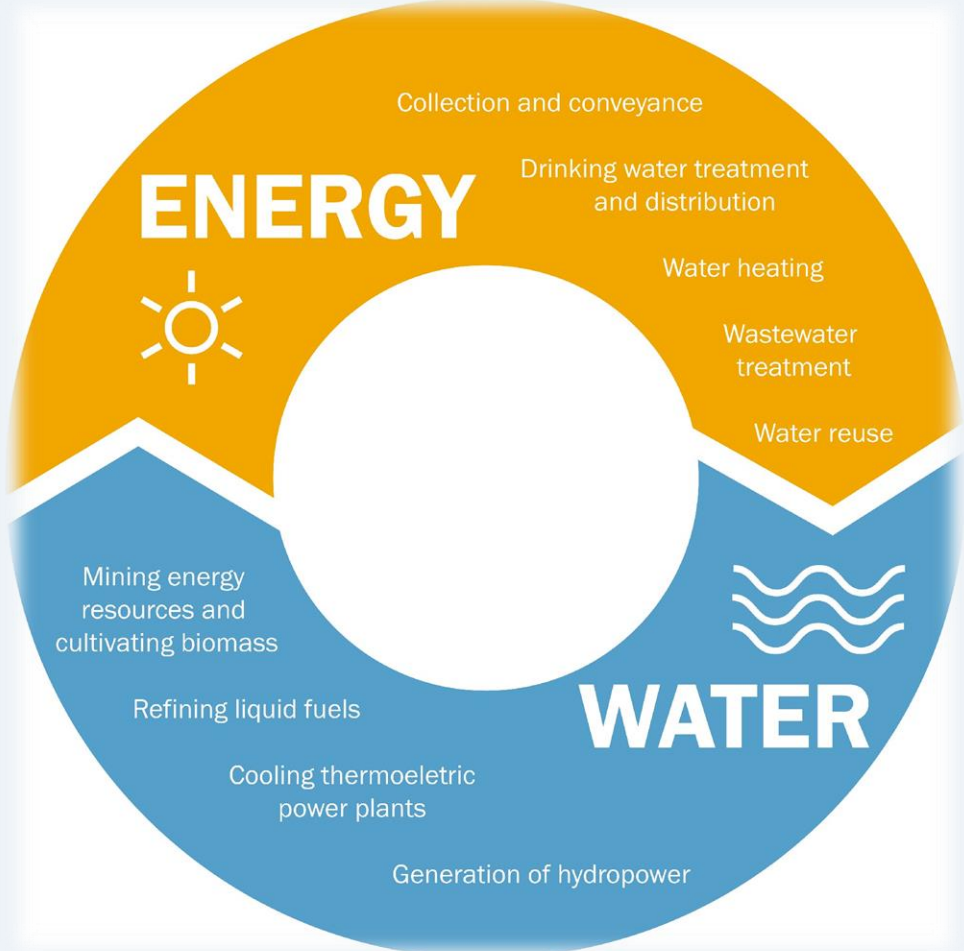

2024 NECPUC
Water/Energy
Nexus

Connecticut Water

Serves more than 107,000 water customers and approximately 3,000 wastewater customers in 60 towns across CT

Over 300 electrical accounts, consuming over 18 million kWh annually