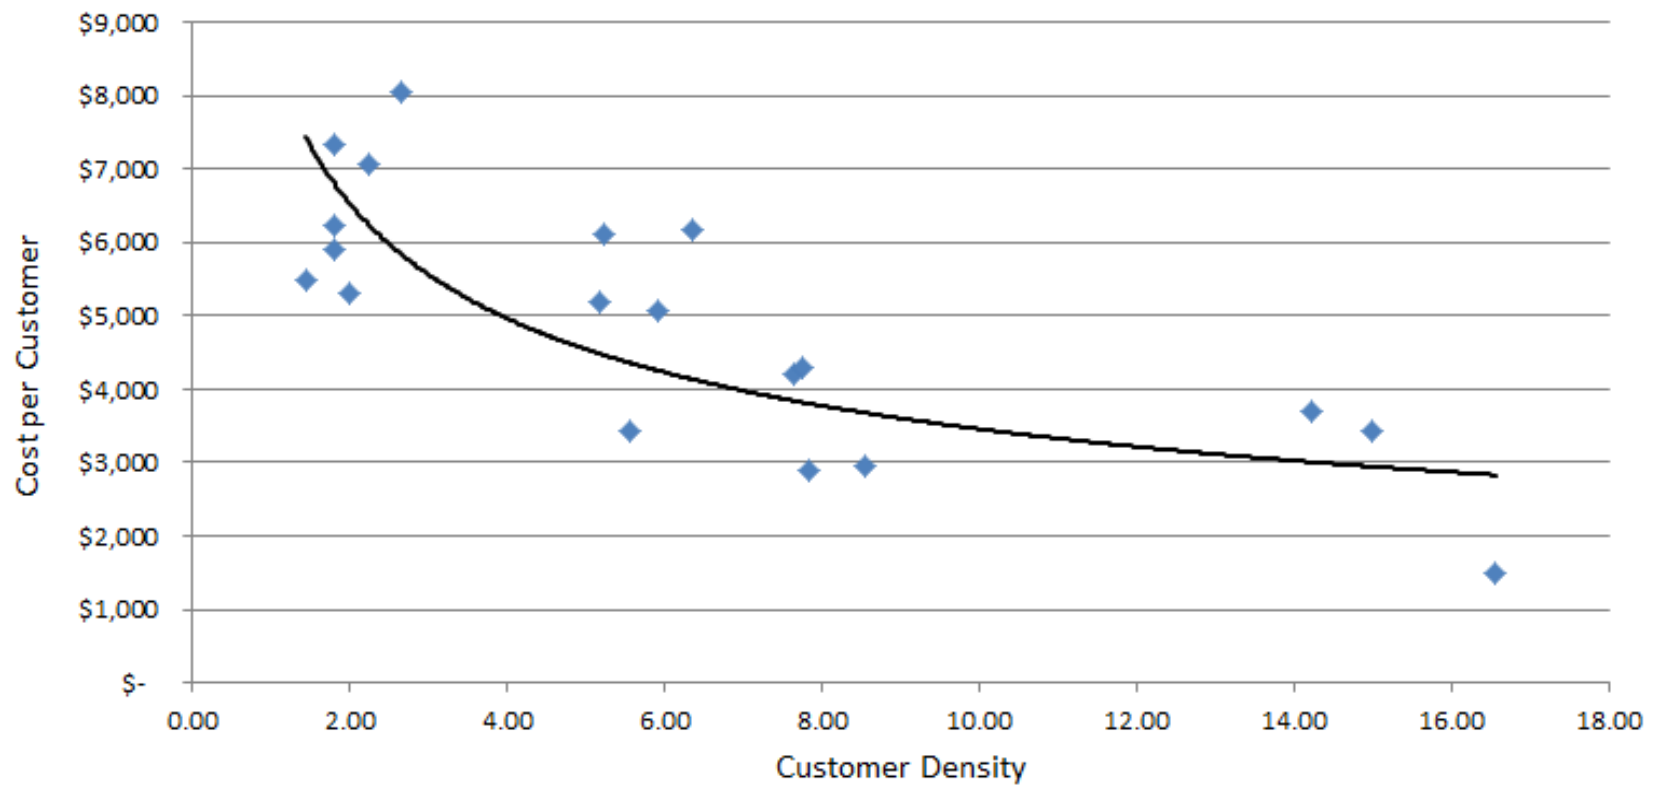

Gas Expansion Presentation
Targeted Area Buildout
TAB

Targeted Area Buildout (TAB)

Saco, ME – Housing Density Analysis

Mains & Services Cost vs. Customer Density

Targeted Area Buildout (TAB)

- Commercial/Residential Load Analysis