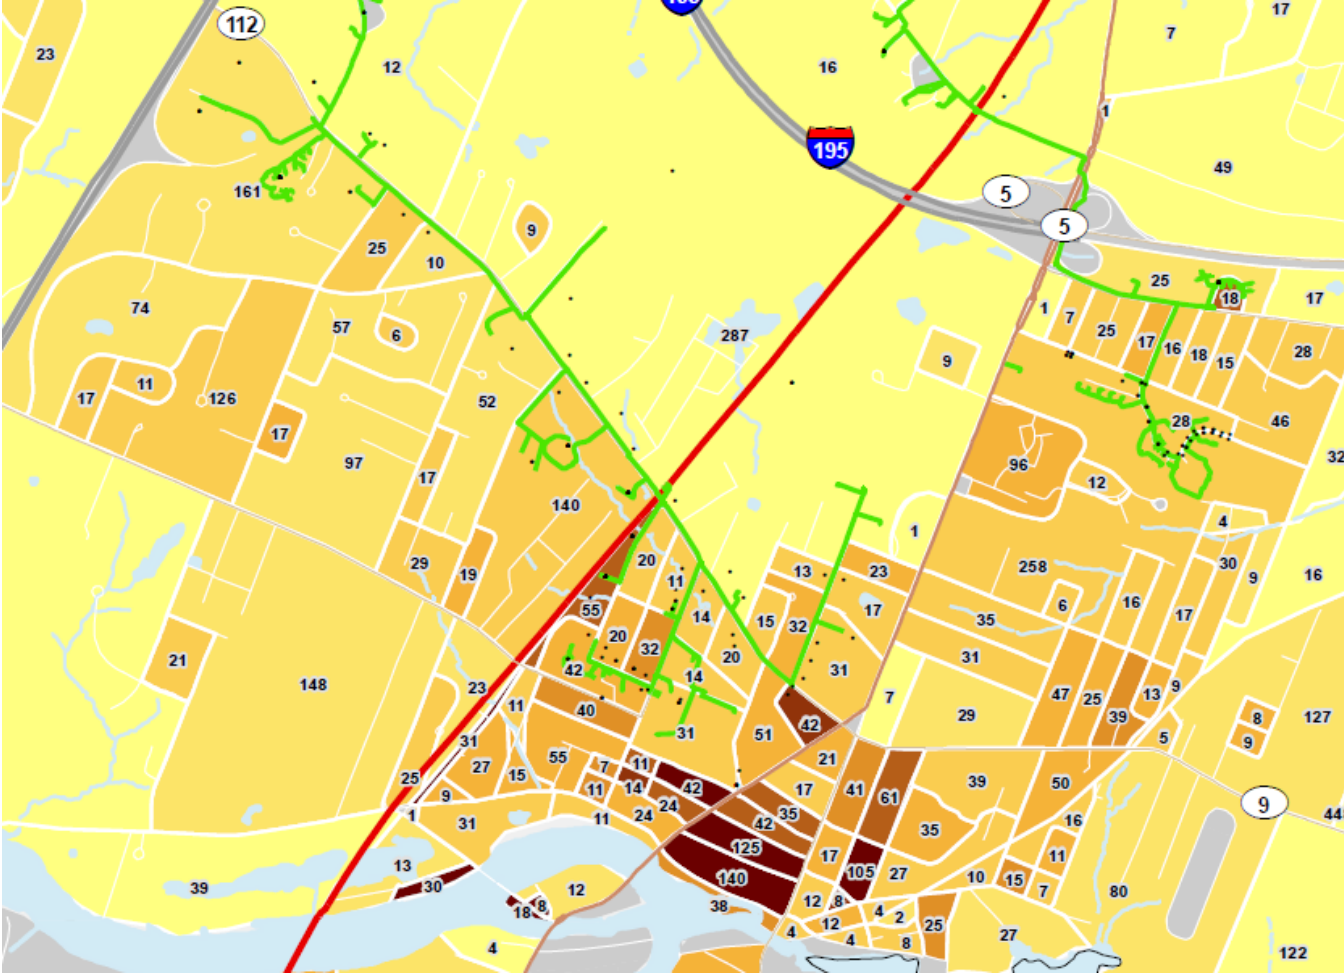

Gas Expansion Presentation
Targeted Area Buildout
TAB

Targeted Area Buildout (TAB)

Saco, ME – Housing Density Analysis

Mains & Services Cost vs. Customer Density

Targeted Area Buildout (TAB)

- Commercial/Residential Load Analysis