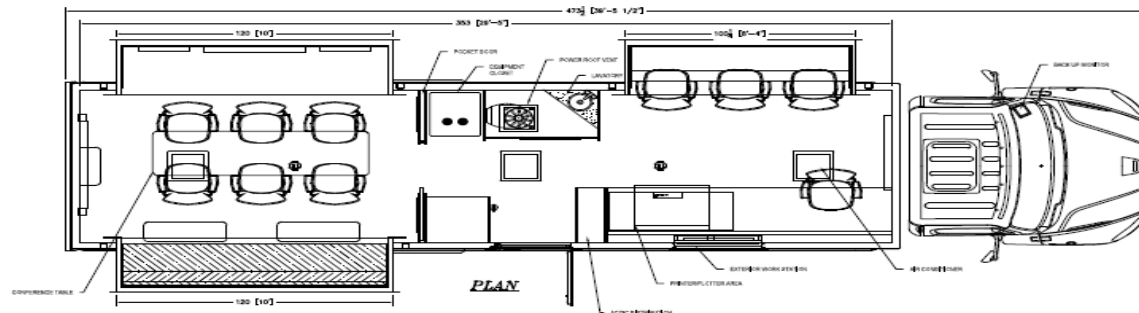

National Grid Mobile Emergency Operations Center (MEOC)

nationalgrid
HERE WITH YOU. HERE FOR YOU.

On-scene emergency operations center for emergency electric and gas events.

- 25-kW diesel generator with shore power capabilities
- Audio video equipment including multiple LED TVs, DVR, Modulated Video System for audio/video, and wireless PA system.
- *In Focus MondoPad* which features:
 - o Advanced multi-touch high definition 55" display, digital interactive whiteboard and document annotation
 - o Video conferencing
 - o Share, view and control features from a tablet or smartphone
- Omni-directional receiver to view National Grid Helicopter video feeds and an incident scene surveillance camera.